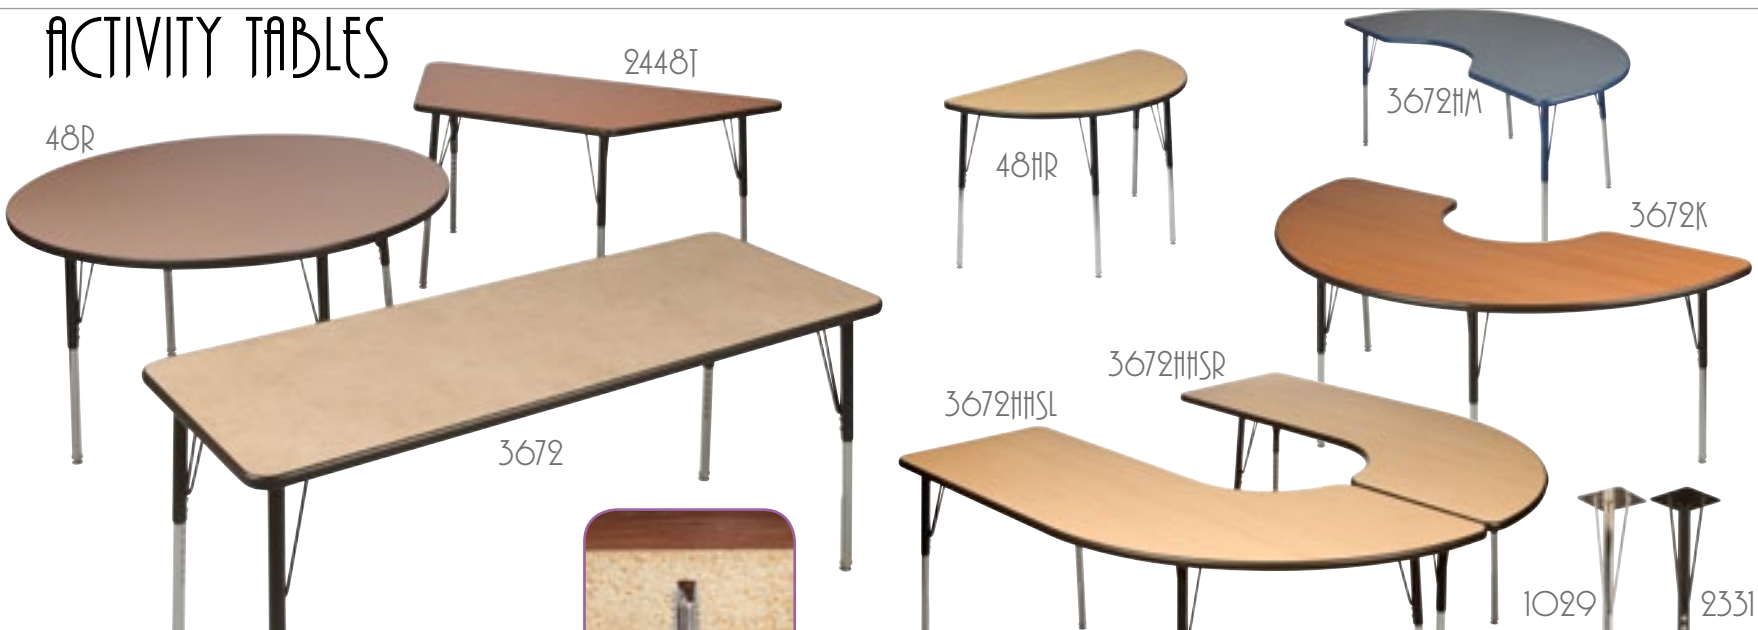

FITS ALL CHAIRS

DIMENSION

usa capitol[™]
PREMIUM QUALITY CLASSROOM FURNITURE

4800 ADJ. CAFF TABLE

4800

- SOFT TOUCH HEIGHT ADJUSTABILITY
- UNLIMITED TOP COLORS
- FIXED GLIDES OR LOCKING CASTERS

ACTIVITY TABLES