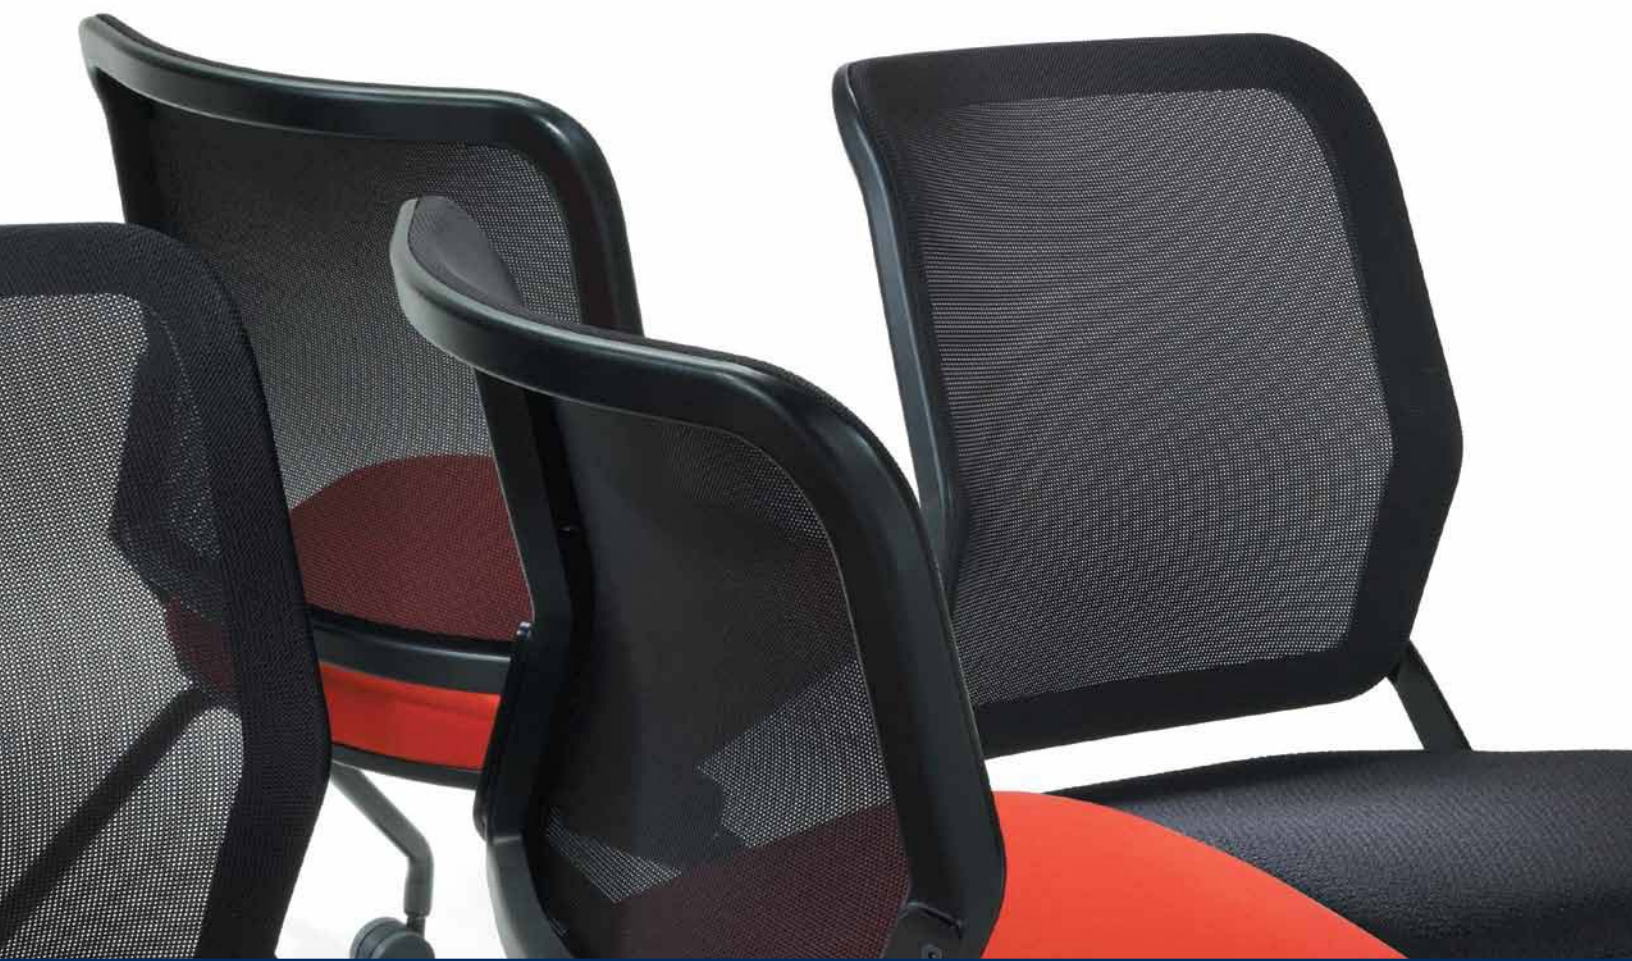

Torsion Air® Seating Collection

For the most current pricing and information please visit
Kleducation.com

Discover the essence of clean, modern, conforming comfort. This fresh interpretation of classic Torsion combines a lighter visual impression, breathability, and exceptional comfort. Designed by Giancarlo Piretti.

- Arms or armless.
- Black or grey mesh back.
- Choice of upholstery.