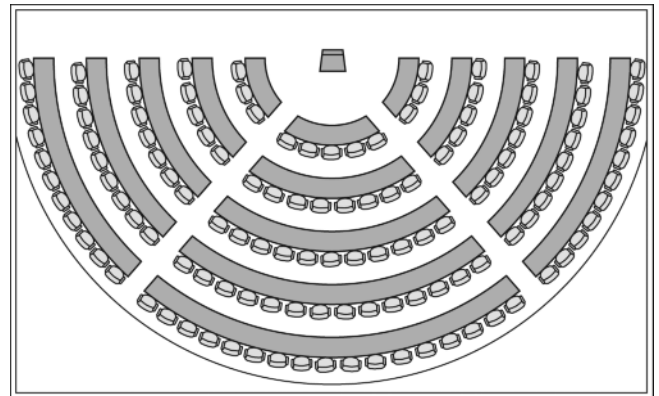

FIXED WORKSURFACES WITH SEATING

Need

Solution

Laptop use and interactive learning	University seating or Seminar tables (loose or fixed seating) with power and data access
Laptop use and note taking	University seating or Seminar tables (loose or fixed seating) with power and data access
Upscale look—high degree of comfort	Engage, Impress, Impress Ultra, Piretti 2000 Task, Torsion, or Torsion Air shells on University seating or as Jury Base seating
Curved or wrap-around room configuration	Curved or truncated University seating or Seminar tables

Spatial Considerations

Contact KI for CAD drawings and seating layouts.

Recommended Riser Dimensions

Riser Height: 6" to 12"

Riser Depth: Minimum Row-to-Row Spacing plus any additional clearance

Seat Options

University seating has 10 shell options and measures 54" to 60" base to base. Jury Base seating has 9 shell options to meet any comfort, image or budgetary needs. Seat widths vary by shell style.

Style

1000 Series
Dorsal
Engage
Impress
Impress Ultra
Intellect Wave
Piretti 2000 Task
Strive
Torsion
Torsion Air

Seat Widths

18-1/4"
19"
18-3/4"
20-1/2"
20-1/2"
17-1/2"
20"
18"
18"
17"

ADA Requirements

- Clear space of 30" x 48" (wheelchair station)
- Knee and toe clearance (27" high, 30" wide and 17" deep)
- Height of worksurface (28" to 34")

Refer to ADA Standards Table 221.2.1.1 (see page 55)

Power Access

KI is the leader in power/data access and cable management on Fixed Seating. On-surface (PowerUp) and under-surface power and data access are available on both University seating and Seminar tables.

Radiused