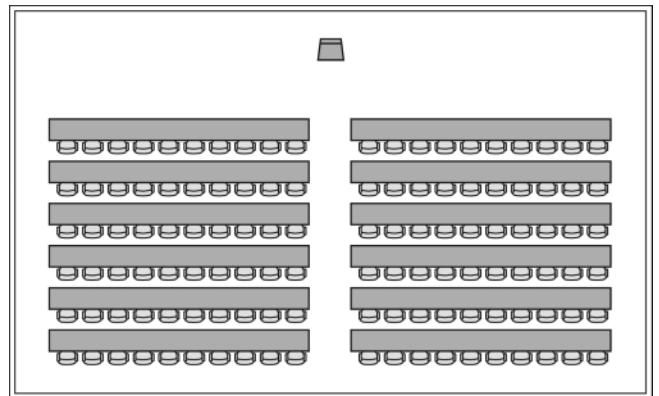

Straight Row