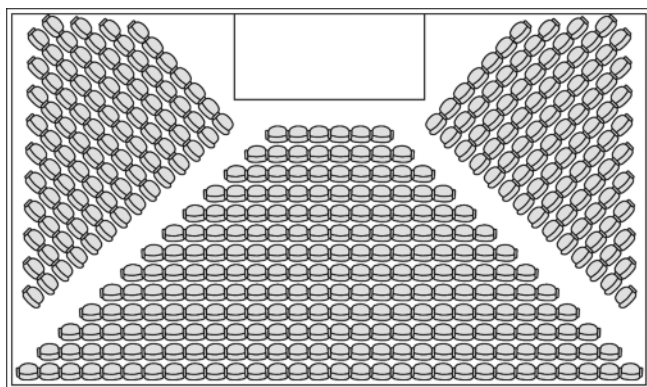

Fixed-Seating Configurations

Angled Row