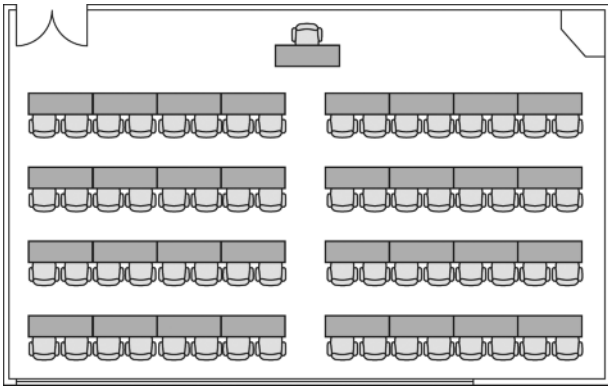

Talk with your administrators and K-12 instructors to gain their input on room layout and design. Different configurations may be needed to accommodate varied teaching styles. The room configurations featured here are solid solutions to providing adequate space for technological uses while providing optimal capacity.

Straight Row

Optimal capacity. Can be disturbing due to the need to pass behind other students to reach center workspaces.