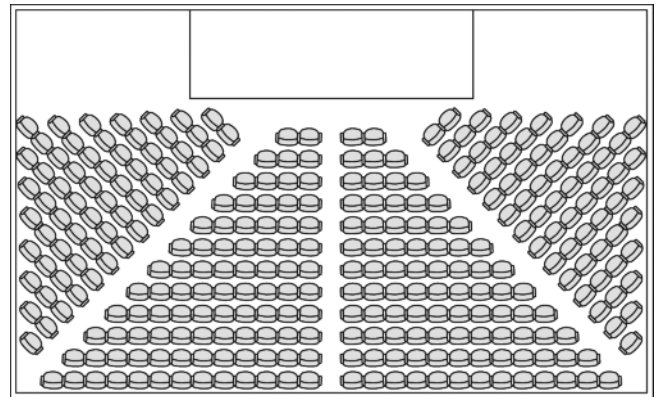

ADA Requirements

- Clear space of 30" x 48" (wheelchair station)
- Knee and toe clearance (27" high, 30" wide and 17" deep)
- Height of worksurface (28" to 34")

ADA swing arms and removable units are available for both Concerto and Lancaster seating.

2010 ADA Standards for Accessible Design

Table 221.2.1.1

Number of Wheelchair Spaces in Assembly Areas

Number of Seats	Minimum Number of Required Wheelchair Spaces
4 to 25	1
26 to 50	2
51 to 150	4
301 to 500	6
501 to 5000	6, plus 1 for each 150, or fraction thereof, between 501 through 5000
5001 and over	36, plus 1 for each 200, or fraction thereof, over 5000

Spatial Considerations

Row-to-Row Spacing

Minimum spacings are derived from the edge of the back to the edge of the back of the seat in front of it. All tablets are a single-motion mechanism and stow during egress.

Contact KI for CAD drawings and seating layouts.

Recommended Riser Dimensions

Riser Height: 6" to 19"

Riser Depth: Minimum Row-to-Row Spacing plus any additional clearance

Seat Options

	Concerto	Lancaster
Seat Widths	6 widths 19" to 24"	4 widths 20", 22", 23", 24"
Pitch	16°, 20°, 24°	16°, 19°, 22°

Auditorium Configurations

Angled Row