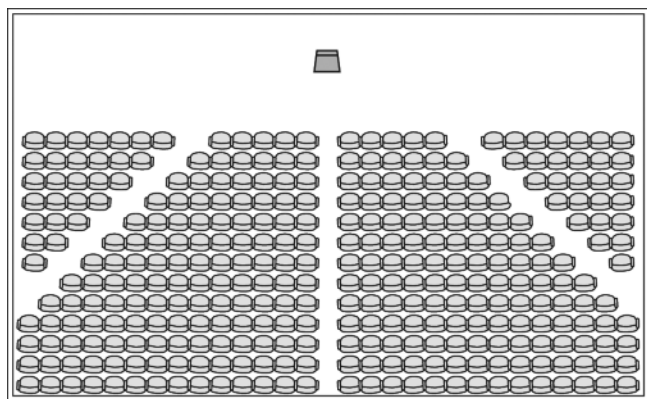

Straight Row

Power Access

Sequence and Sequence HD seating are available with an optional Power and Data module. Shared modules are located between seats. Each module has two power receptacles and two data ports.