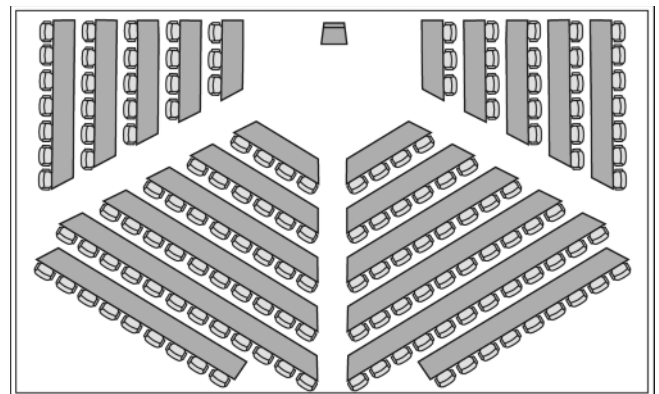

FIXED WORKSURFACES WITH SEATING

Need

Solution

Laptop use and interactive learning	University seating or Seminar tables (loose or fixed seating) with power and data access
Laptop use and note taking	University seating or Seminar tables (loose or fixed seating) with power and data access
Upscale look—high degree of comfort	Engage, Impress, Impress Ultra, Piretti 2000 Task, Torsion, or Torsion Air shells on University seating or as Jury Base seating
Curved or wrap-around room configuration	Curved or truncated University seating or Seminar tables

Spatial Considerations

Contact KI for CAD drawings and seating layouts.

Recommended Riser Dimensions

Riser Height: 6" to 12"

Riser Depth: Minimum Row-to-Row Spacing plus any additional clearance

Seat Options

University seating has 10 shell options and measures 54" to 60" base to base. Jury Base seating has 9 shell options to meet any comfort, image or budgetary needs. Seat widths vary by shell style.

Style

1000 Series
Dorsal
Engage
Impress
Impress Ultra
Intellect Wave
Piretti 2000 Task
Strive
Torsion
Torsion Air

Seat Widths

18-1/4"
19"
18-3/4"
20-1/2"
20-1/2"
17-1/2"
20"
18"
18"
17"

ADA Requirements

- Clear space of 30" x 48" (wheelchair station)
- Knee and toe clearance (27" high, 30" wide and 17" deep)
- Height of worksurface (28" to 34")

Refer to ADA Standards Table 221.2.1.1 (see page 55)

Power Access

KI is the leader in power/data access and cable management on Fixed Seating. On-surface (PowerUp) and under-surface power and data access are available on both University seating and Seminar tables.

Angled Row