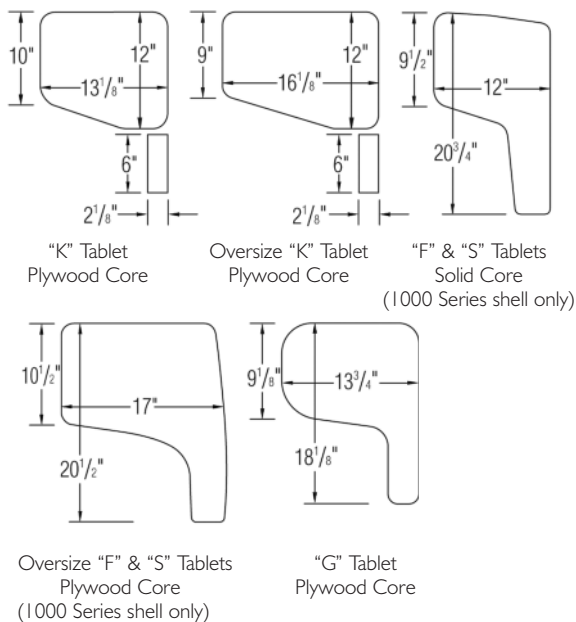

FIXED SEATING WITH TABLET ARMS

(Not featured—see kieducation.com)

Need

Solution

Laptop use and interactive learning	Beam-mounted Sequence seating with power and data option
Laptop use and note taking	Either beam-mounted Sequence or Single Pedestal seating with oversized (K) tablet arm
Curved room configuration	Curved beam-mounted sequence seating
Maximum seating capacity or narrow risers	Sequence HD seating

Spatial Considerations

Contact KI for CAD drawings and seating layouts.

Collaborative Fixed Seating

Achieve collaborative learning spaces with rotating seats that enable students to form break-out groups and teams quickly and efficiently. 360 degree rotation is standard on Jury Base seating and available as an option for Single Pedestal tablet seating and University seating. Stationary bases and automatic seat memory return keep rooms looking uncluttered. Double riser depth is recommended for optimal collaboration.

Recommended Riser Dimensions

Riser Height - 6" to 12"

Riser Depth - Minimum Row-to-Row Spacing plus any additional clearance

ADA Requirements

- Clear space of 30" x 48" (wheelchair station)
- Knee and toe clearance (27" high, 30" wide and 17" deep)
- Height of worksurface (28" to 34")

Refer to ADA Standards Table 221.2.1.1 (see page 55)